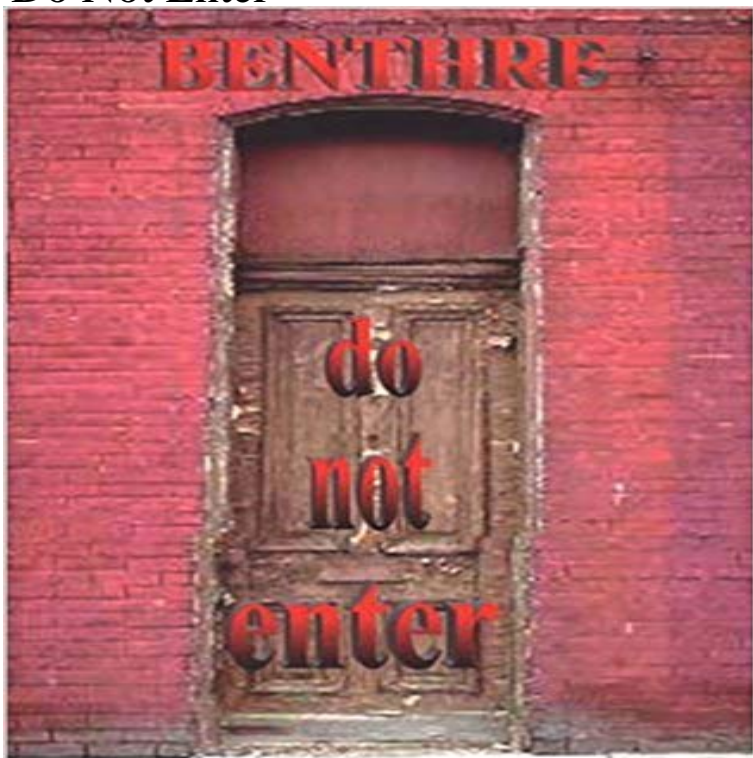

Do Not Enter

Ezil-Rah went to bed one winter evening without the slightest suspicion anything was wrong. Anything amiss. Upon awakening at Midnight, he knew even in the dark something was different about him...